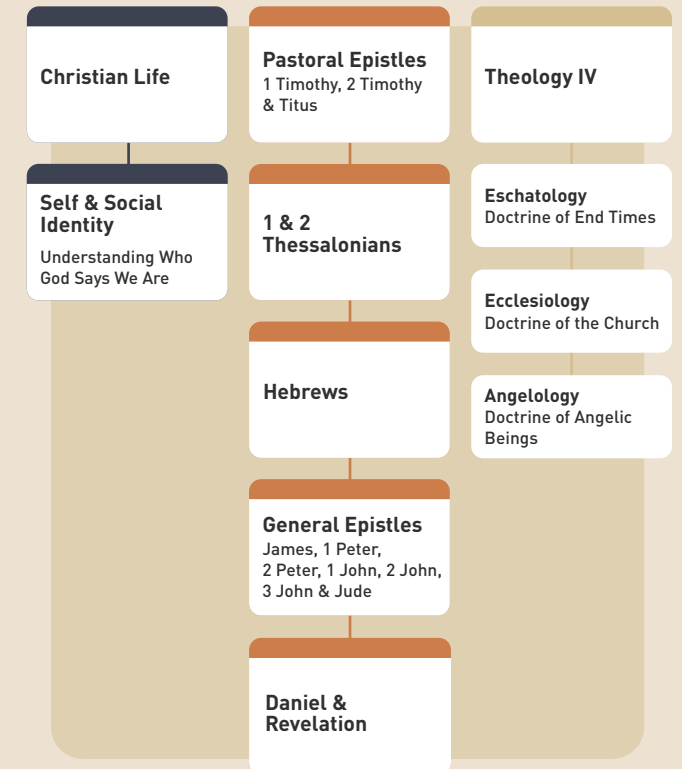

TWO-YEAR OVERVIEW

First Semester

Second Semester

TWO-YEAR OVERVIEW

Third Semester

Fourth Semester

ONLINE EDUCATION

An Online Bible Education

Study the Bible in depth from your own home. You have the option to join us for a class, receive a one-year certificate or take the full two-year program.

WHERE DO YOU WANT TO START?

3 Ways to Study

Individual Class