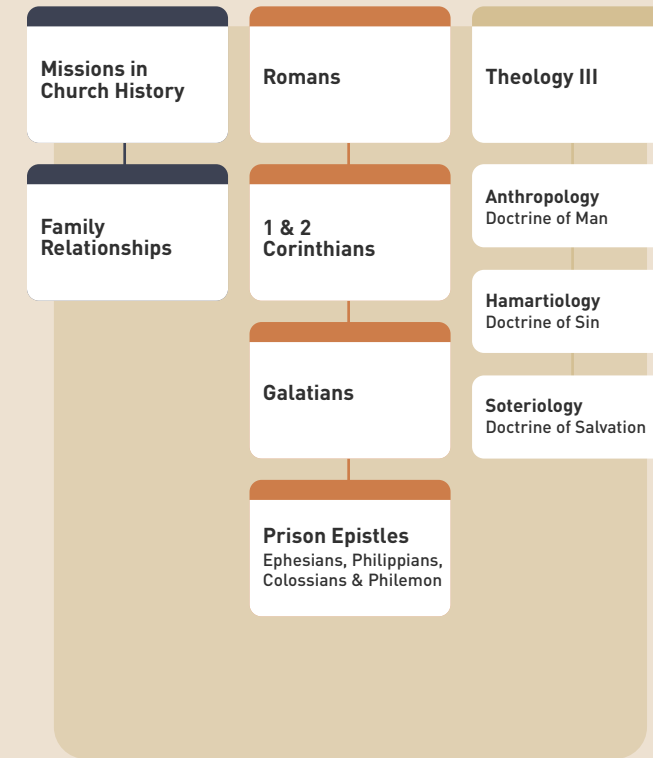

TWO-YEAR OVERVIEW

First Semester

Second Semester

TWO-YEAR OVERVIEW

Third Semester

Fourth Semester

ONLINE EDUCATION

An Online Bible Education

Study the Bible in depth from your own home. You have the option to join us for a class, receive a one-year certificate or take the full two-year program.

WHERE DO YOU WANT TO START?

3 Ways to Study

Individual Class