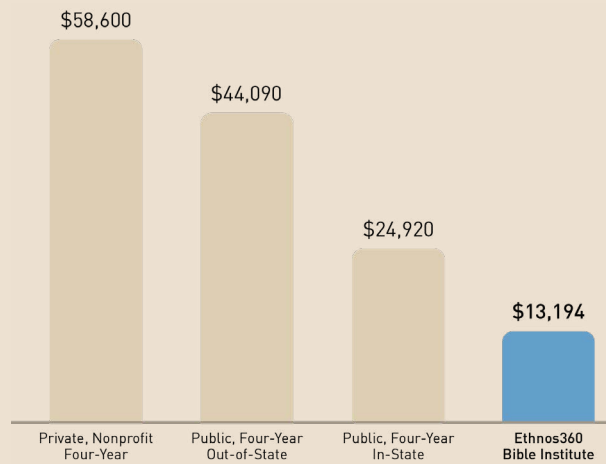

1:6 Staff to Student Ratio

This allows you to pursue mentorship and get to know staff outside of the school setting so that you don't get lost in the crowd.

ENROLLMENT COSTS

Affordable Tuition & Fees

We have worked hard to keep Ethnos360 Bible Institute affordable. Join the 97% of our students who graduate debt free.